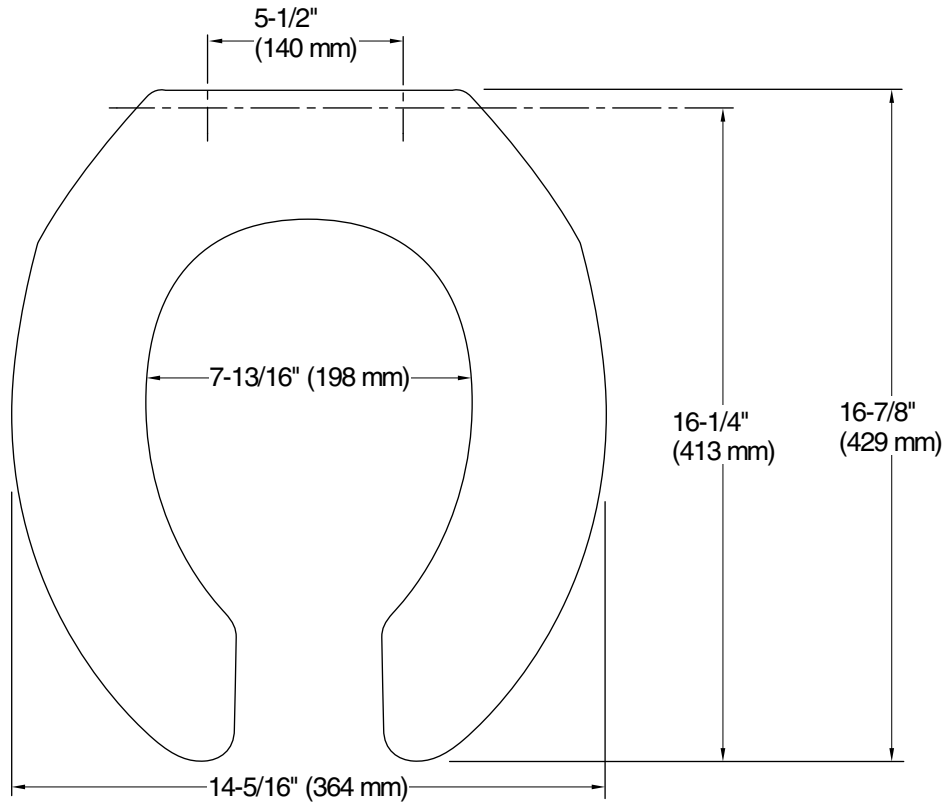

### Technical Information

All product dimensions are nominal.

Seat shape type: Round-front  
Seat front type: Open-front  
Seat hinge type: Check  
Seat-mounting holes: 5-1/2" (140 mm)